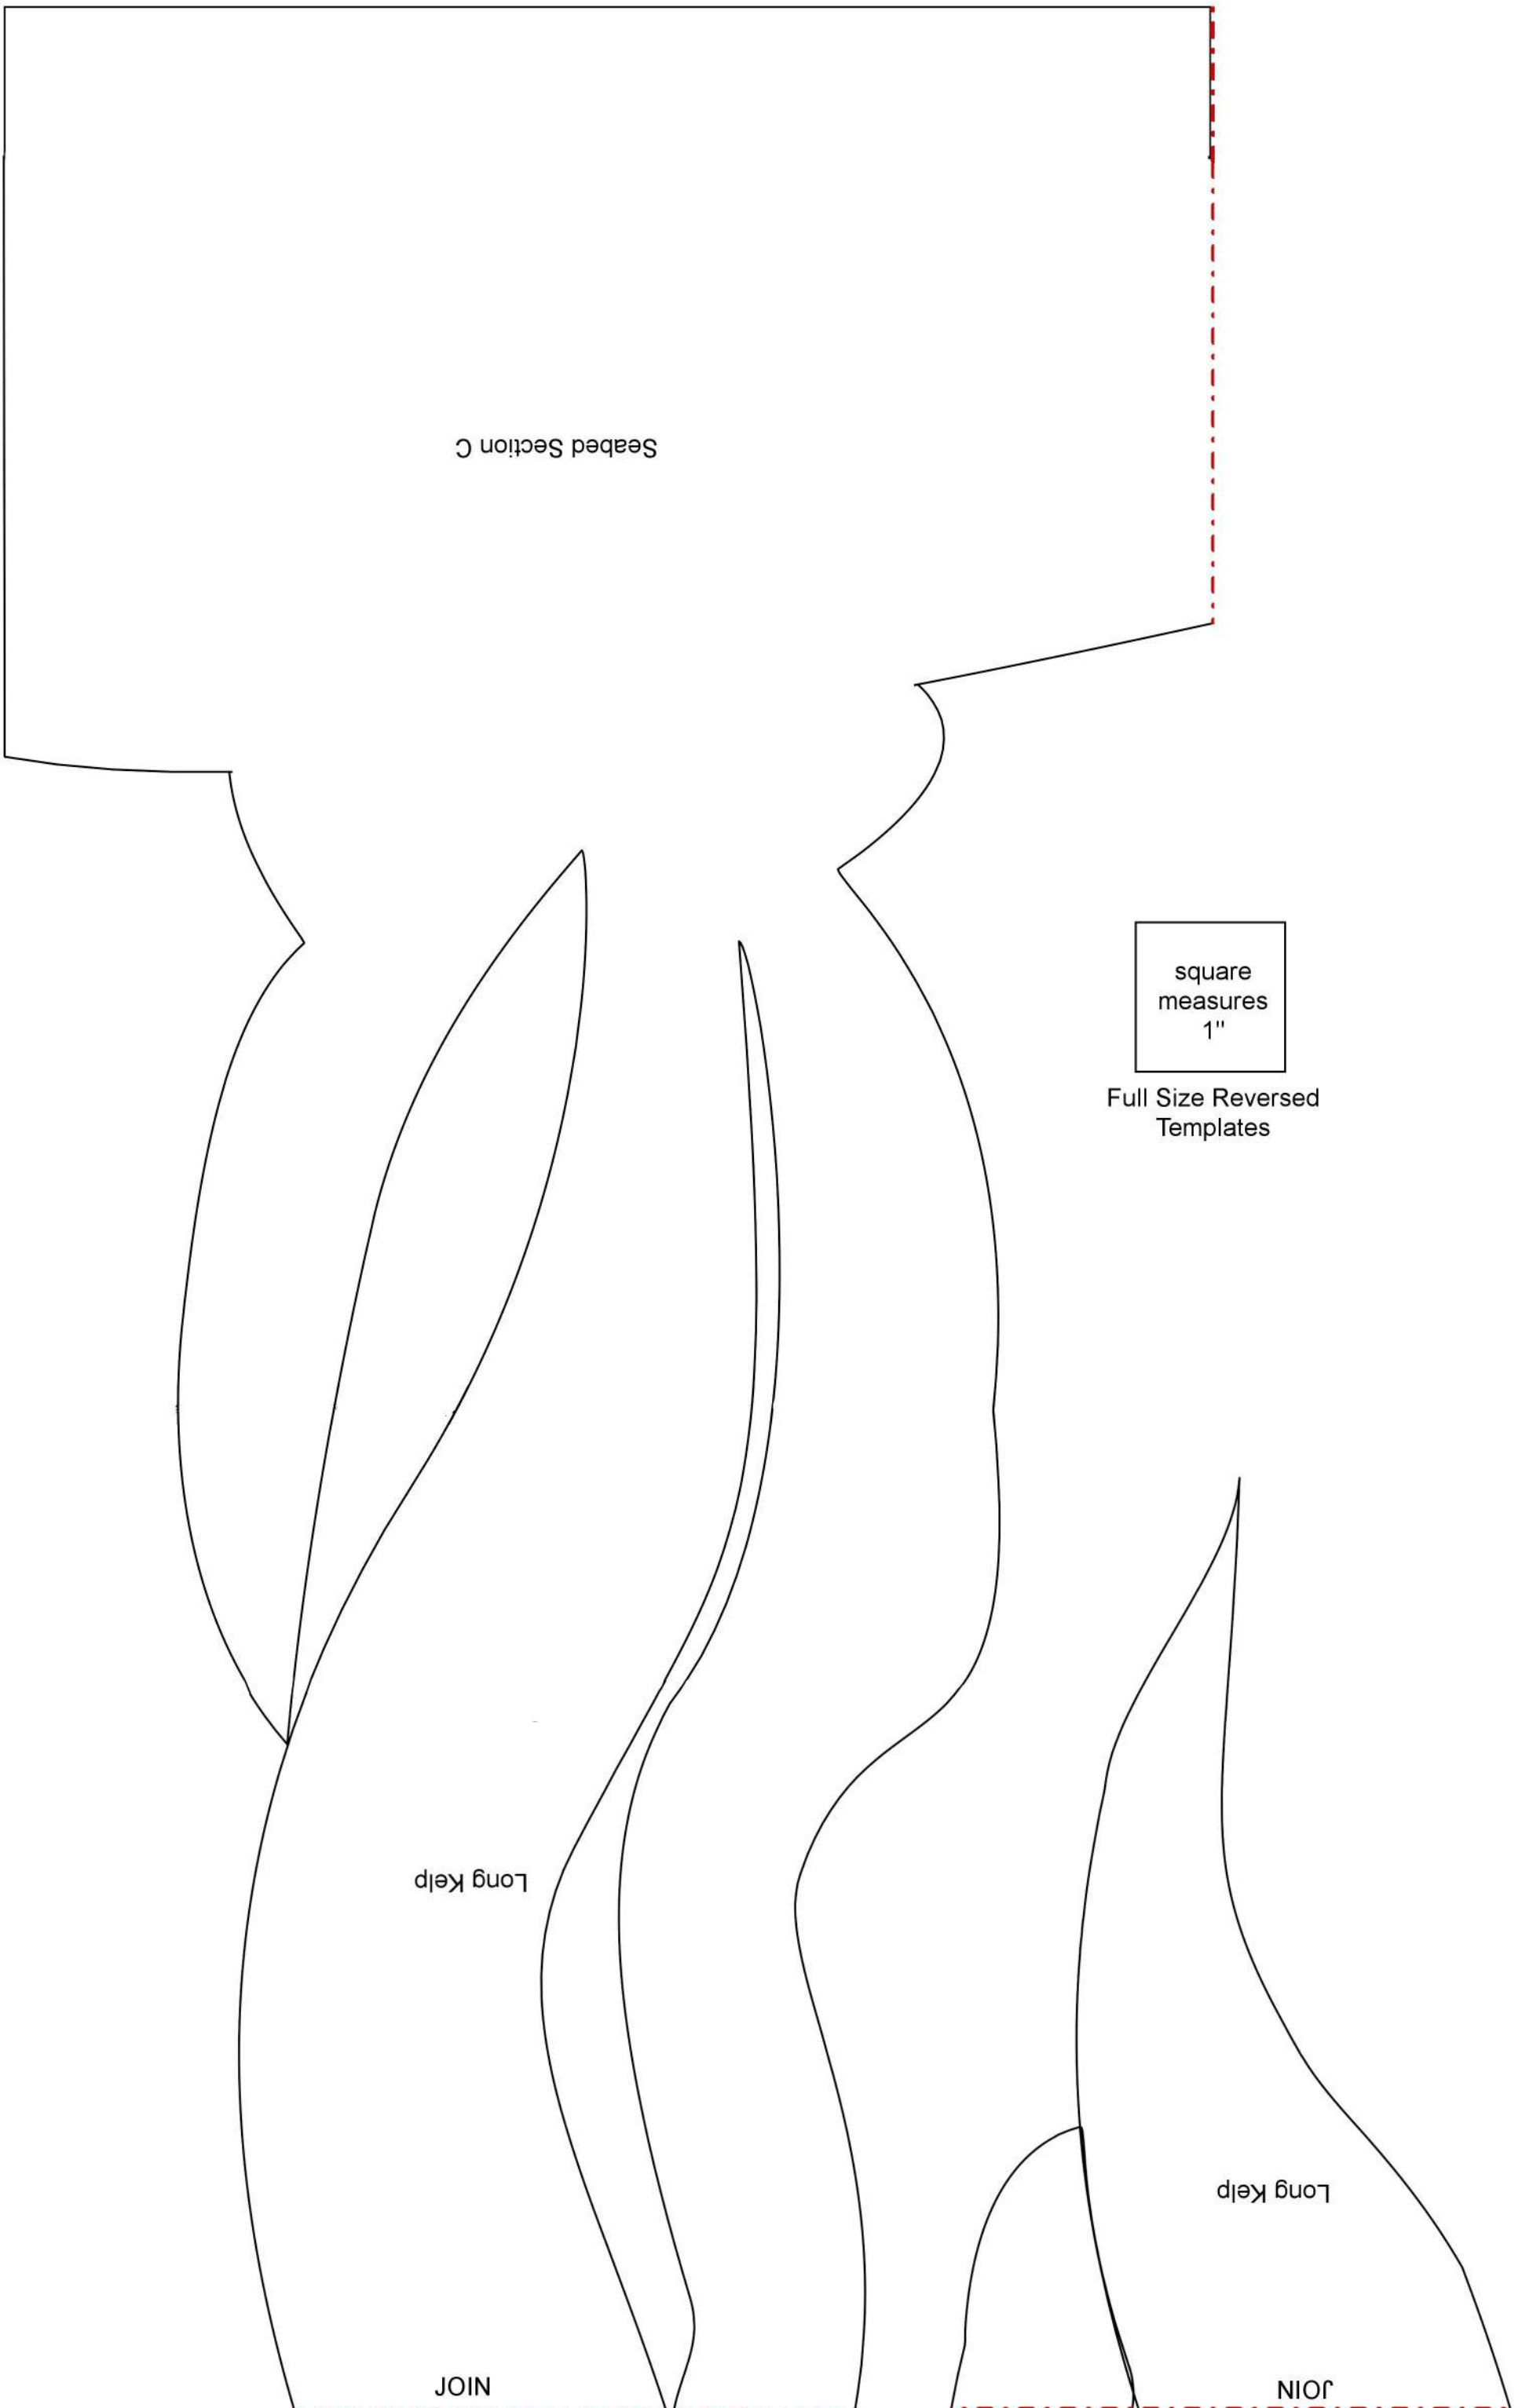

Seabed Section C

square
measures
1"

Full Size Reversed
Templates

Long Kelp

Long Kelp

JOIN

JOIN

square
measures
1"

Full Size Reversed
Templates

Large fish with bubbles

Seahorse
bubbles

Seahorse

square
measures
1"

Full Size Reversed
Templates

Seabed section A

Seabed Section B